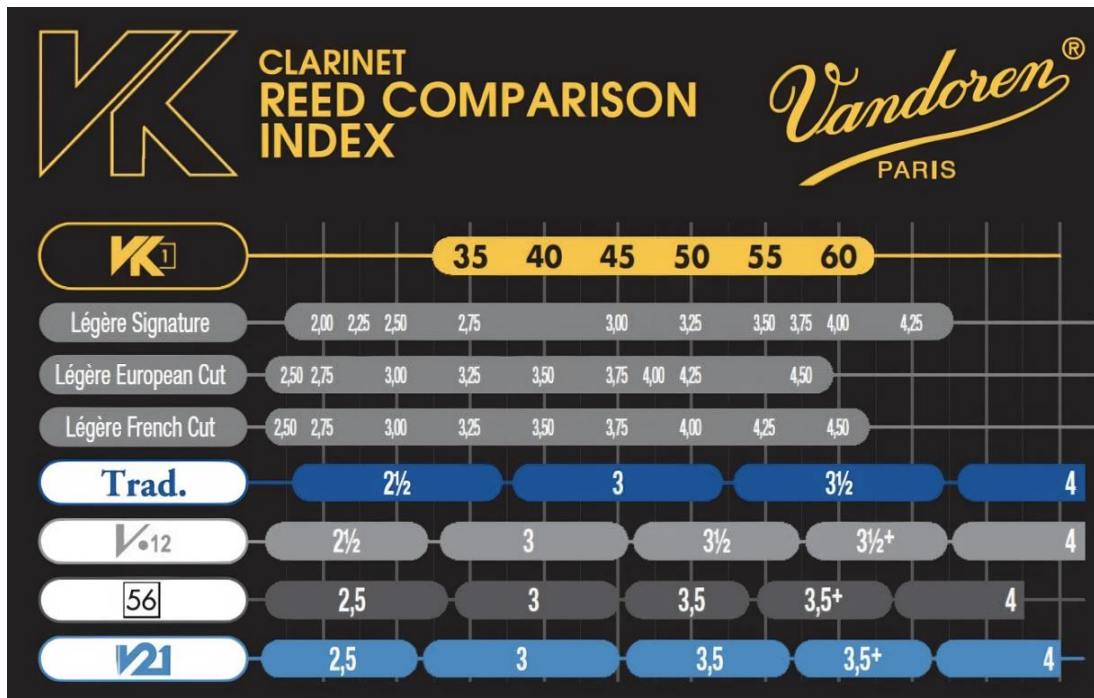

Vandoren シンセティックリード 硬さ比較表

	35	40	45	50	55	60
Bb X1	CVK10035	CVK10040	CVK10045	CVK10050	CVK10055	CVK10060
Traditional cane strength (broken-in reeds)	2½ hard	soft	3 medium	hard	3½ soft	medium